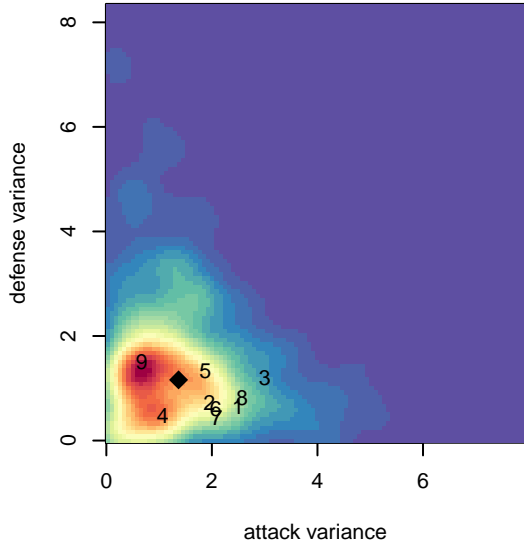

Gala FC G99

Gala FC
 Marysville, WA
 G99 total strength=1124
 attack=2.82 defense=3.35
 fall league = PSPL Classic 2 U16

alt names used:
 Gala Fc
 Gala FC Gu16
 Gala FC GU16

Venues played:
 2015 Skagit Firecracker U16
 2015 KCC HS
 2015 Crossfire Select GU16 Silver
 2015 PSPL Classic 2 U16

Gala FC G99
 Dots are actual minus expected GF (blue circles) and GA (red triangles).
 Blue line is smoothed change in attack strength. Red is smoothed change in defense strength.

**attack and defense variance (black dot)
relative to other teams
and top 10 in region**