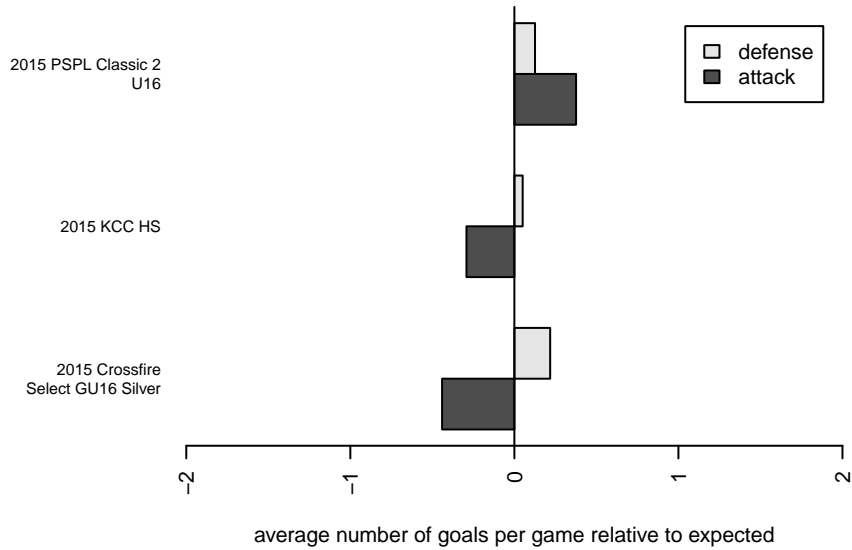

Performance relative to 13 month average