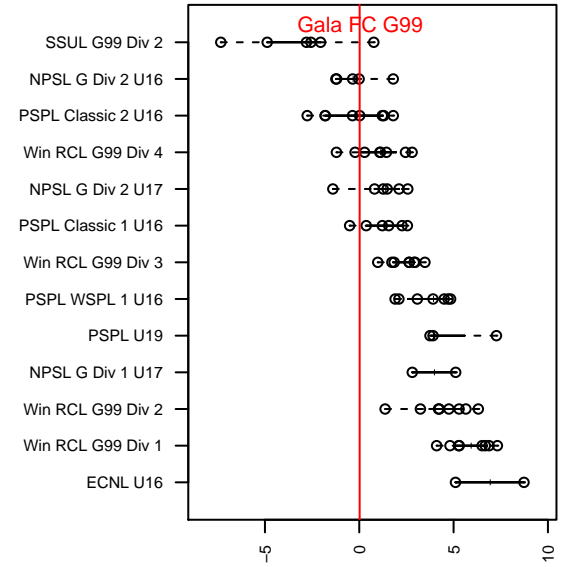

**attack and defense rating
relative to others at age
and all opponents in last 13 months**