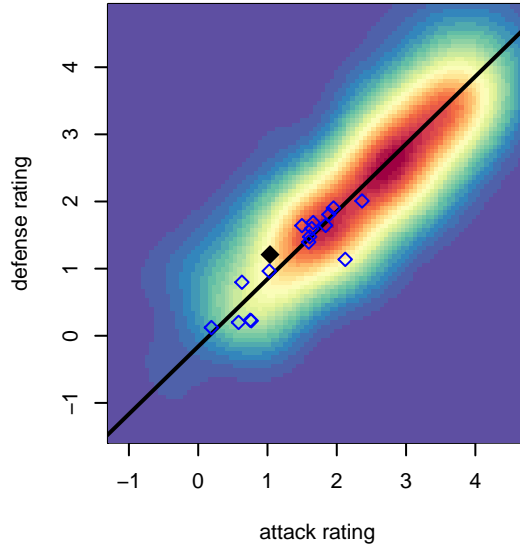

**attack and defense rating
relative to others at age
and all opponents in last 13 months**