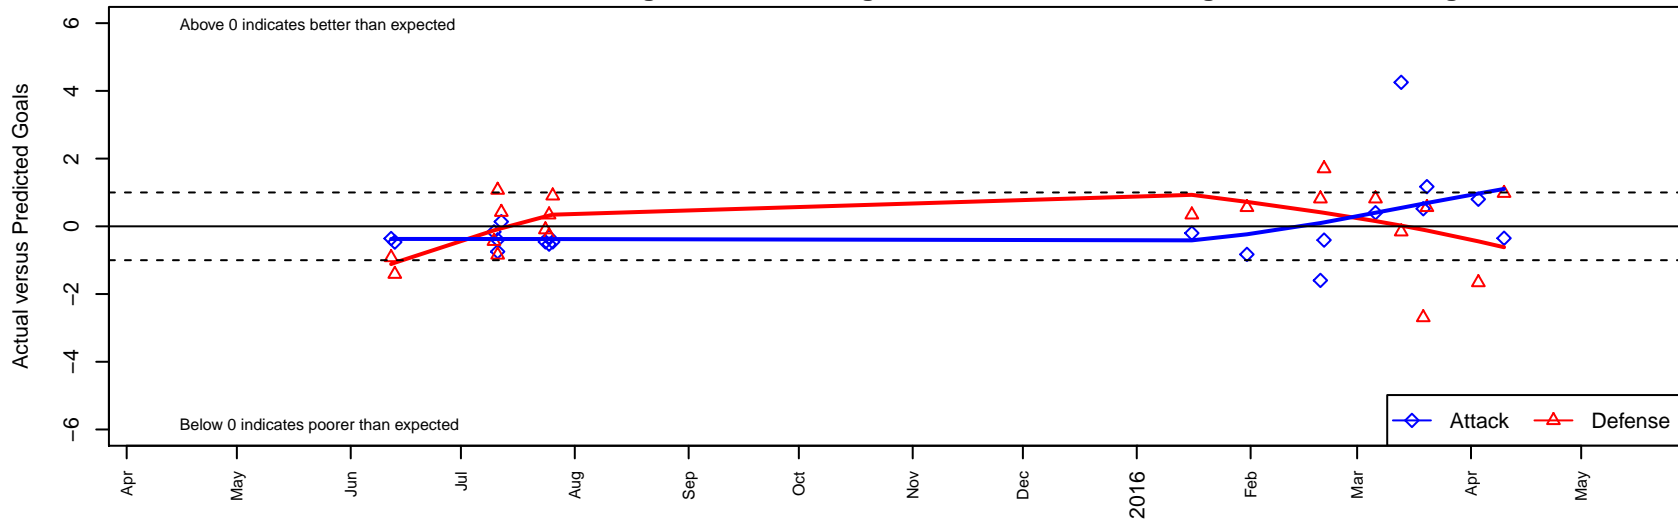

Gala FC G99

Gala FC
 Marysville, WA
 G99 total strength=1124
 attack=2.82 defense=3.35
 fall league = PSPL Classic 2 U16

alt names used:
 Gala Fc
 Gala FC Gu16
 Gala FC GU16

Venues played:
 2015 Skagit Firecracker U16
 2015 KCC HS
 2015 Crossfire Select GU16 Silver
 2015 PSPL Classic 2 U16

Gala FC G99
 Dots are actual minus expected GF (blue circles) and GA (red triangles).
 Blue line is smoothed change in attack strength. Red is smoothed change in defense strength.

**attack and defense variance (black dot)
relative to other teams
and top 10 in region**